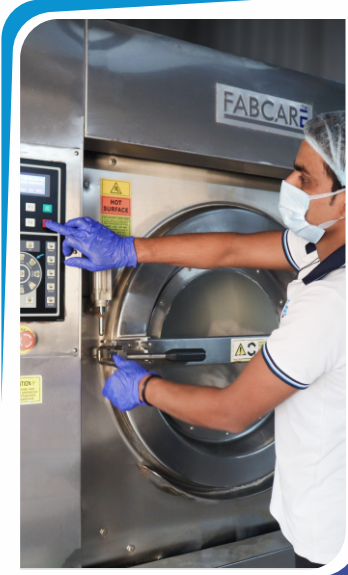

PHOTO COLLAGE