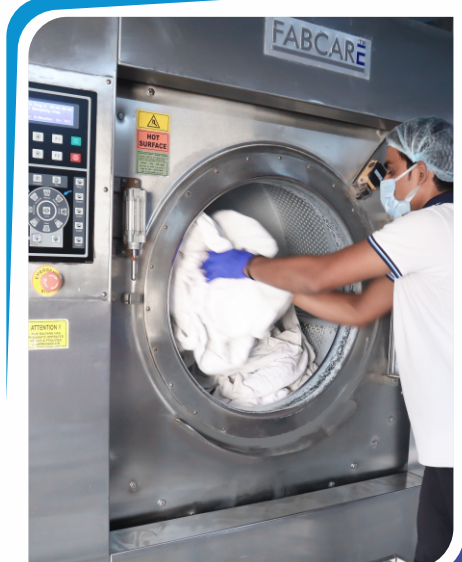

PHOTO COLLAGE